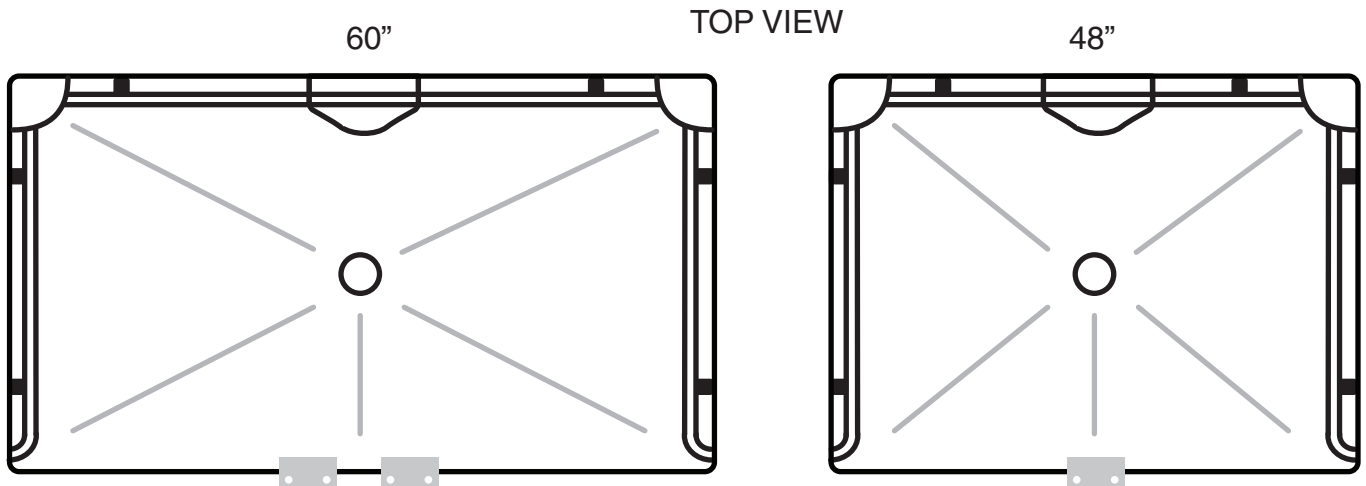

TAB ANCHORING SYSTEM

60" Showers are supplied with two anchoring tabs.
48" Showers are supplied with one anchoring tab.

Tabs must be secured to the floor with masonry self tapping anchor screws.
We recommend "Hilti" (KWIK-CON II + 316-134 PFH) or equal.