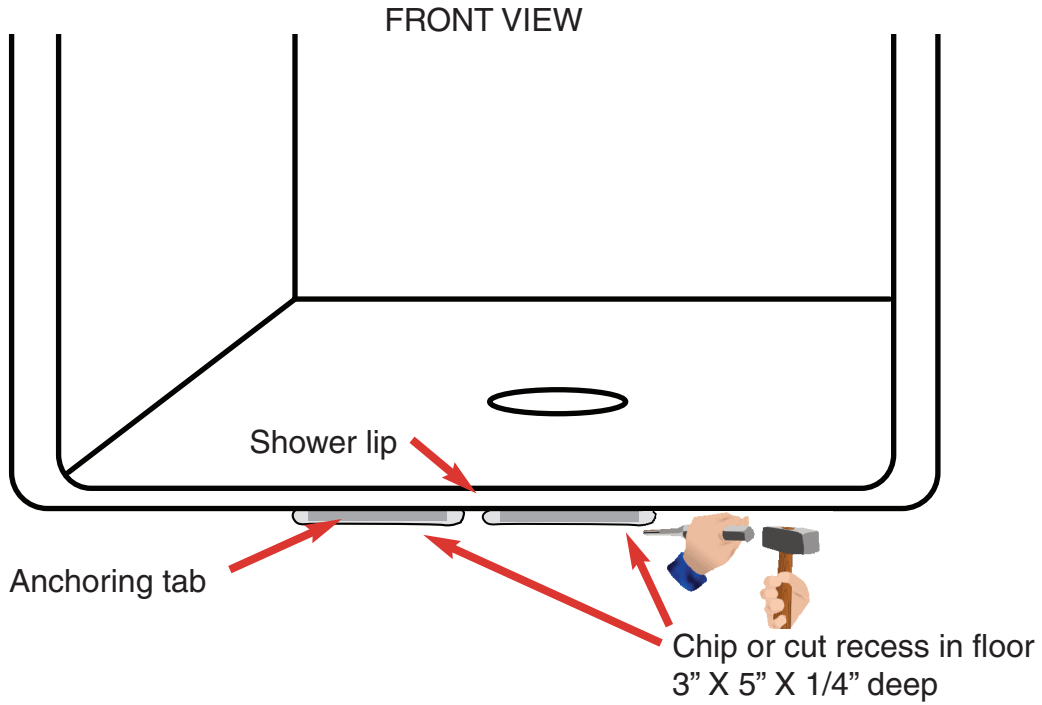

TAB ANCHORING SYSTEM

60" Showers are supplied with two anchoring tabs.
48" Showers are supplied with one anchoring tab.

Tabs must be secured to the floor with masonry self tapping anchor screws.
We recommend "Hilti" (KWIK-CON II + 316-134 PFH) or equal.