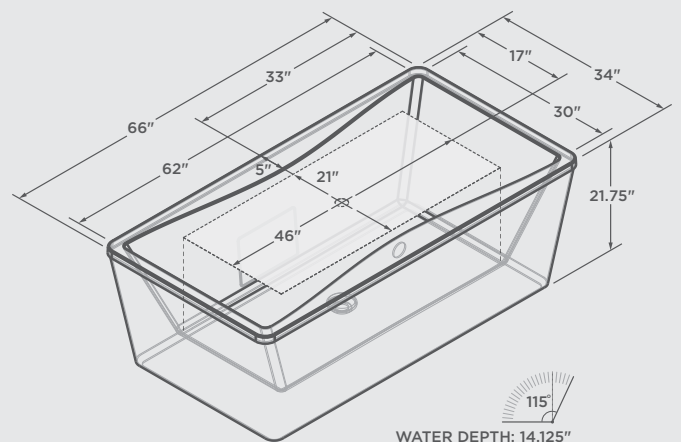

NIVO

Acrylic freestanding bathtub

66" x 34" x 21³/₄"
 65 US Gallons – 246 Liters

115°
 WATER DEPTH: 14.125"

NIVO

66" x 34" x 21³/₄" (1676 x 864 x 552mm)
65 US Gallons – 246 Liters

- Freestanding bathtub
- Reinforced acrylic construction in white gloss finish
- Smooth bottom
- Adjustable leveling legs
- Waste and overflow chrome included
- Access panel for plumbing connections
- Accommodates deck mount faucet