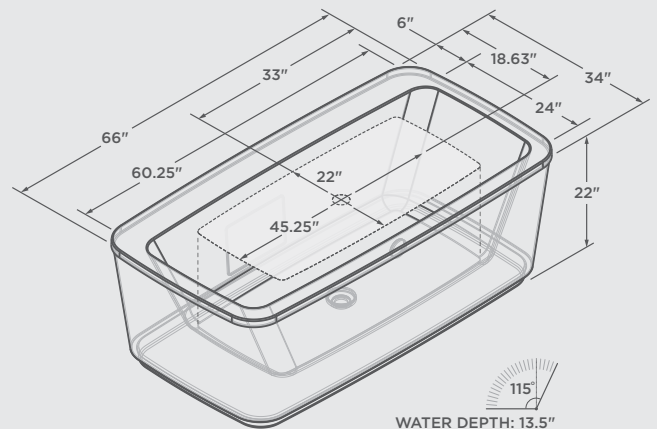

# INOVA

Acrylic freestanding bathtub

**66" x 34" x 22"**

65 US Gallons – 246 Liters

# INOVA

66" x 34" x 22" (1676 x 864 x 559mm)  
65 US Gallons – 246 Liters

- Freestanding bathtub
- Reinforced acrylic construction in white gloss finish
- Smooth bottom
- Adjustable leveling legs
- Waste and overflow chrome included
- Access panel for plumbing connections
- Accommodates deck mount faucet