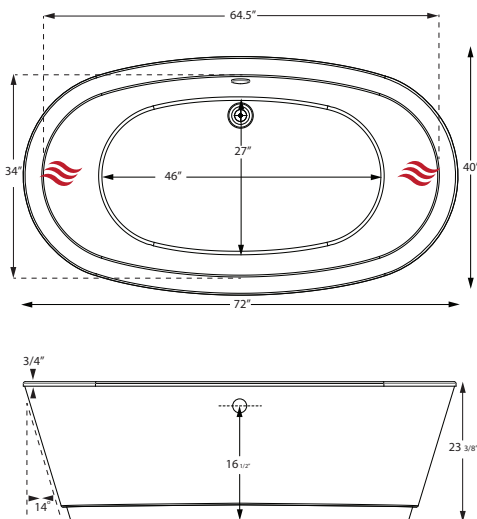

ARCHITECTURAL SPECIFICATIONS