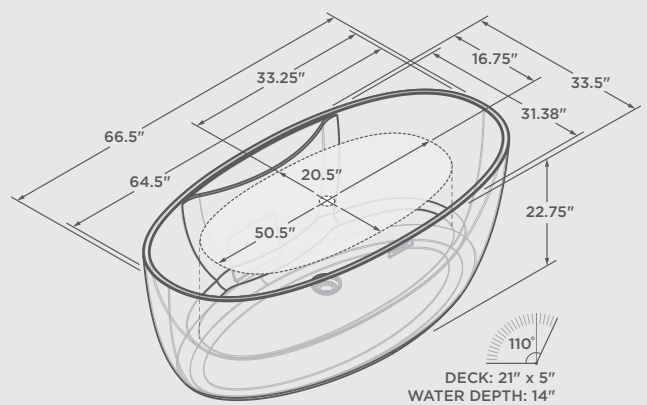

VORTEX 2.0

Acrylic one-piece freestanding bathtub

66¹/₂" x 33¹/₂" x 22³/₄"
60 US Gallons – 277 Liters

VORTEX 2.0

66¹/₂" x 33¹/₂" x 22³/₄" (1689 x 851 x 578mm)
60 US Gallons – 277 Liters

- One-piece freestanding bathtub
- Reinforced acrylic construction in white gloss finish
- Smooth bottom
- Adjustable leveling legs
- Integral slotted waste and overflow included
- Access panel for plumbing connections
- Accommodates deck mount faucet

12' RELOCATION KIT

*IT ALLOWS TO RELOCATE THE SYSTEM BLOWER UP TO 12' OF THE TUB.

WASTE AND OVERFLOW - Chrome