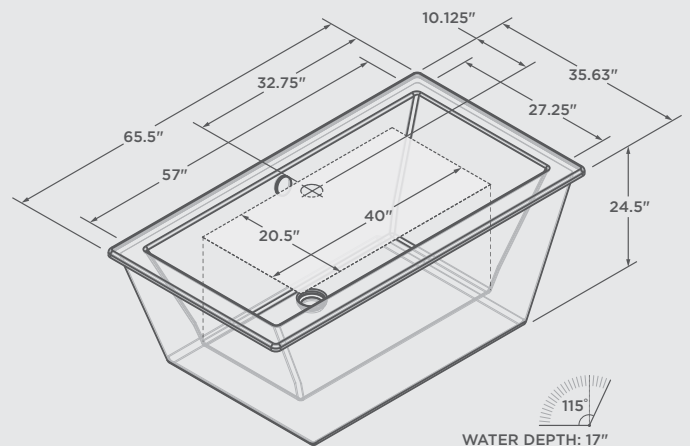

## ACRYZEN 6636C FS

Acrylic freestanding bathtub

**65<sup>1</sup>/<sub>2</sub>" x 35<sup>5</sup>/<sub>8</sub>" x 24<sup>1</sup>/<sub>2</sub>"** (1664 x 903 x 622mm)  
**70 US Gallons – 265 Liters**

# ACRYZEN 6636C FS

65<sup>1</sup>/<sub>2</sub>" x 35<sup>5</sup>/<sub>8</sub>" x 24<sup>1</sup>/<sub>2</sub>" (1664 x 905 x 622mm)  
70 US Gallons – 265 Liters

- Freestanding bathtub
- Reinforced acrylic construction in white gloss finish
- Adjustable leveling legs
- Deck reveal height: <sup>3</sup>/<sub>4</sub>"
- Waste and overflow chrome included
- Heated headrest when equipped with an air system ☼  
TRUE DRAIN™ ON LEFT SIDE, INJECTOR ON RIGHT SIDE