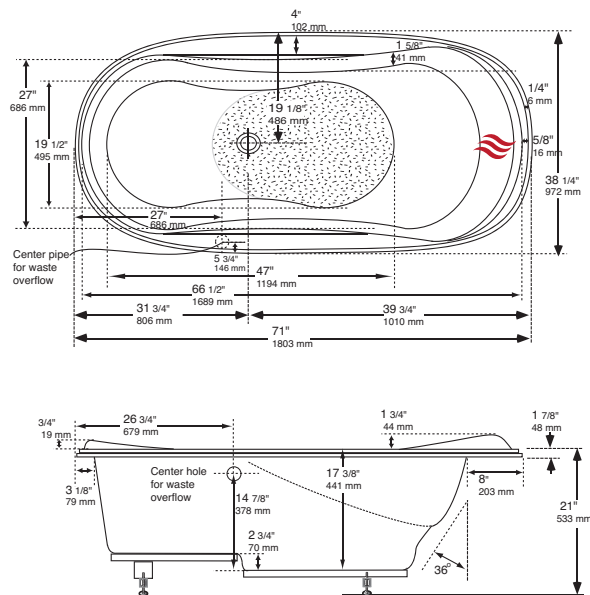

ULTIMATE COMBO
LOUS06 with Heated Back/Headrest

CLASSIC COLLECTION MODELS

SOAKER BATH
LOUSRR

CLASSIC TRUE DRAIN® CHANNEL
LOUS09 with Heated Back/Headrest

ARCHITECTURAL SPECIFICATIONS

ACCESSORY UPGRADES

REMOTE CONTROL

DRAIN & OVERFLOW

Chrome

Brushed Nickel

FAUCETS (see page 103)

Soto Wallmount Tub Filler With Handshower - Chrome

RELOCATION KIT (each kit allows for relocation of up to 12")

Single System (Channel or Injector)