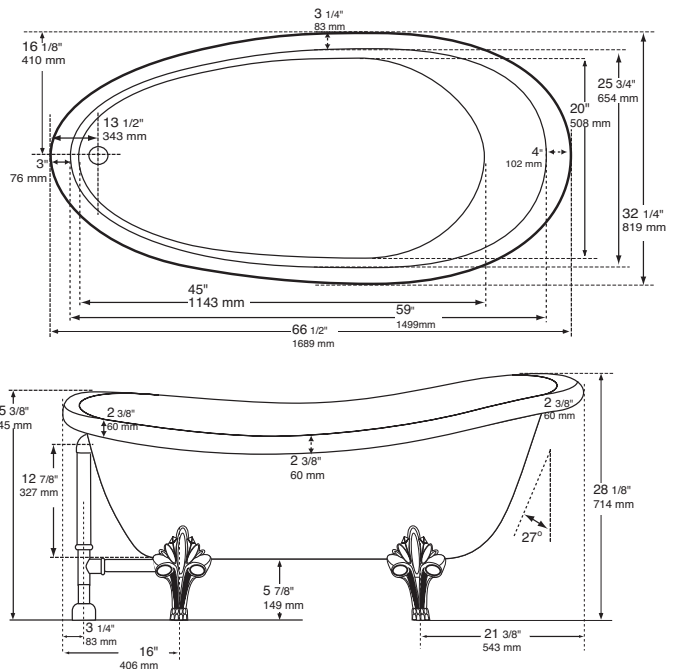

RELOCATION OPTIONS

Included with the bath is the hardware required to instal the blower in a remote location up to 12 feet away.

ENCORE COLLECTION MODEL

INJECTOR AIR WITH CHROME FEET
VIRGRR

CLASSIC COLLECTION MODEL

SOAKER BATH WITH CHROME FEET
VIRGCB

ARCHITECTURAL SPECIFICATIONS

ATTICA 5.5 FT. FREESTANDING