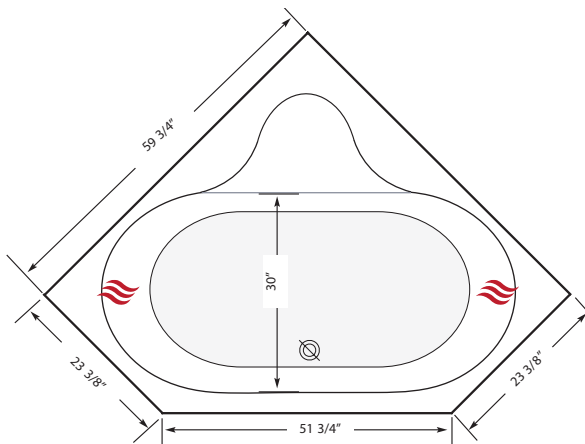

SHERWOOD

59³/₄" X 59³/₄" X 22"

71 US Gallons 

Corner // Center Drain

White or Biscuit

55 Channel Air Jets With Seat & 12 Injector Air Jets

Heated Headrest (when equipped with air system)

Lumbar Support

SHERR06 with Heated Back/Headrests 

CLASSIC COLLECTION MODELS

SOAKER BATH

SHERRR

CLASSIC TRUE DRAIN® CHANNEL

SHERR09 with Heated Back/Headrest 

ARCHITECTURAL SPECIFICATIONS

RENO 5 FT. CORNER