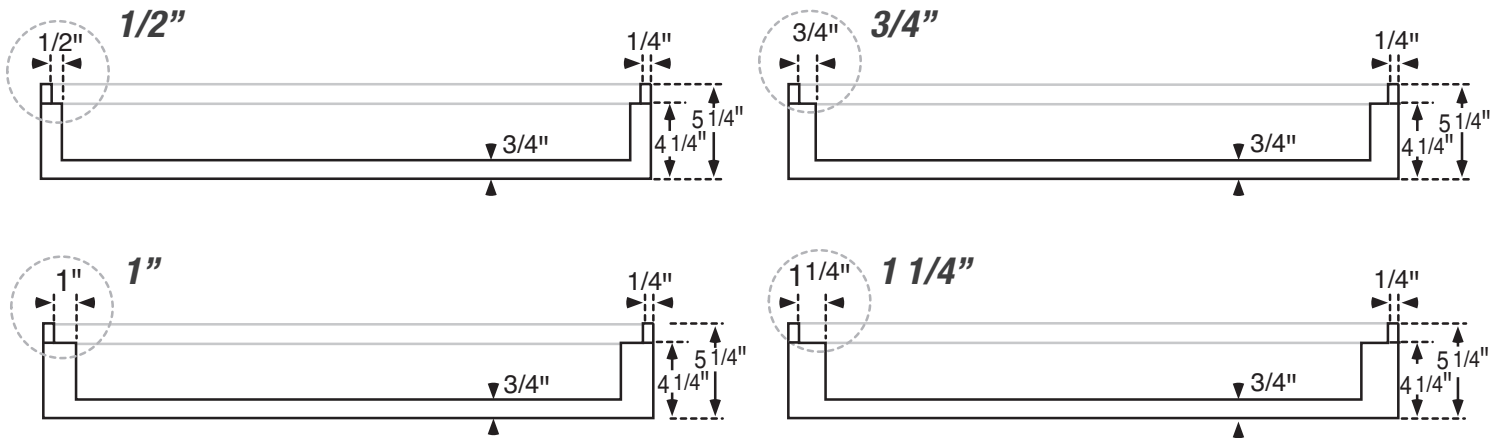

CHOICE OF RECEIVING FLANGE WIDTH