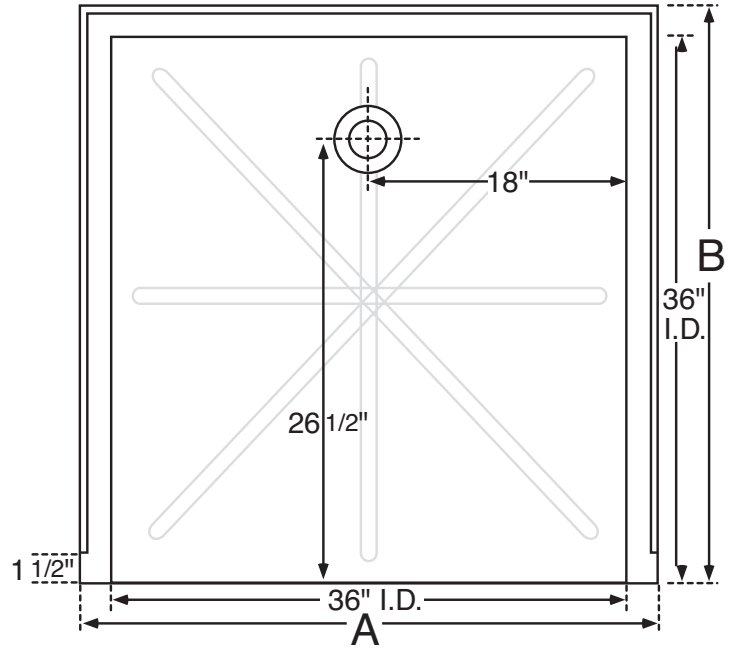

LEFT DRAIN

RIGHT DRAIN

BACK DRAIN

FRONT DRAIN

□ **A 3636 ADA CUSTOMIZABLE BASE**

- CHOICE OF RECEIVING FLANGE WIDTH
- CHOICE OF ALTERNATE DRAIN LOCATIONS (SEE NEXT PAGE)

ADA / MASS ADA

RECEIVING FLANGE WIDTH	O.D.	
	A	B
1/2"	37 1/2"	36 3/4"
3/4"	38"	37"
1"	38 1/2"	37 1/4"
1 1/4"	39"	37 1/2"

**CHOICE OF RECEIVING FLANGE WIDTH**

□ A 3636 ADA CUSTOMIZABLE BASE

- CHOICE OF ALTERNATE DRAIN LOCATIONS

FRONT DRAIN

BACK DRAIN

LEFT DRAIN

RIGHT DRAIN