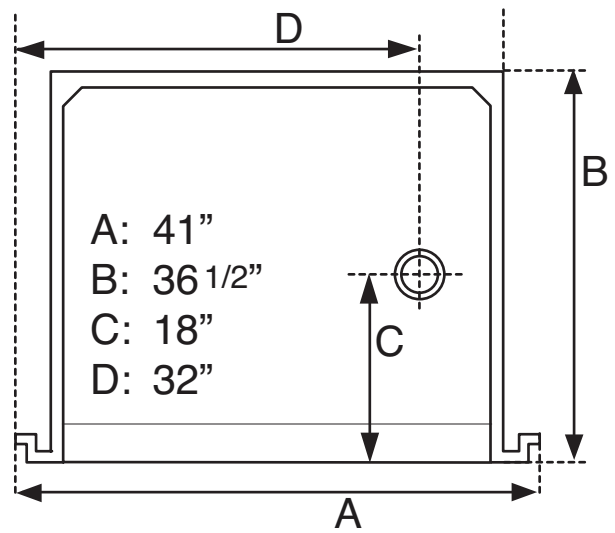

LEFT DRAIN

RIGHT DRAIN

BACK DRAIN

FRONT DRAIN

□ **A 3636 ADA CUSTOMIZABLE BASE**

- CHOICE OF RECEIVING FLANGE WIDTH
- CHOICE OF ALTERNATE DRAIN LOCATIONS (SEE NEXT PAGE)

ADA / MASS ADA

RECEIVING FLANGE WIDTH	O.D.	
	A	B
1/2"	37 1/2"	36 3/4"
3/4"	38"	37"
1"	38 1/2"	37 1/4"
1 1/4"	39"	37 1/2"

**CHOICE OF RECEIVING FLANGE WIDTH**

□ A 3636 ADA CUSTOMIZABLE BASE

- CHOICE OF ALTERNATE DRAIN LOCATIONS

FRONT DRAIN

BACK DRAIN

LEFT DRAIN

RIGHT DRAIN