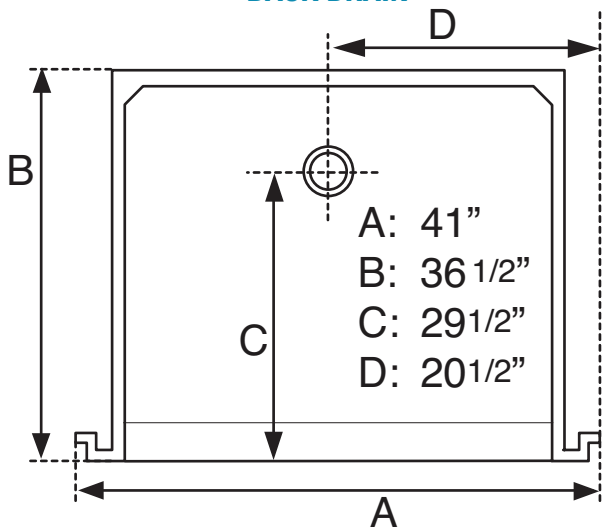

LEFT DRAIN

RIGHT DRAIN

BACK DRAIN

FRONT DRAIN

□ **A 3636 ADA CUSTOMIZABLE BASE**

- CHOICE OF RECEIVING FLANGE WIDTH
- CHOICE OF ALTERNATE DRAIN LOCATIONS (SEE NEXT PAGE)

ADA / MASS ADA

RECEIVING FLANGE WIDTH	O.D.	
	A	B
1/2"	37 1/2"	36 3/4"
3/4"	38"	37"
1"	38 1/2"	37 1/4"
1 1/4"	39"	37 1/2"