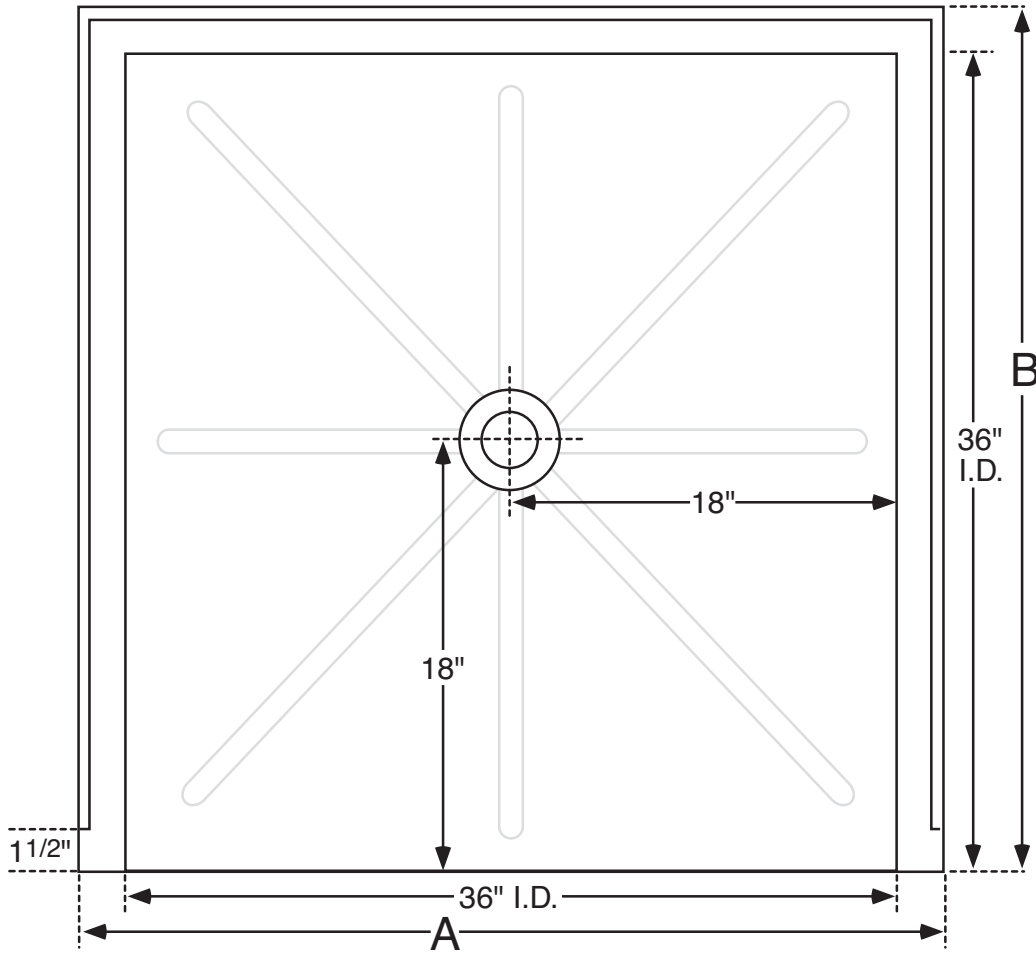

LEFT DRAIN

RIGHT DRAIN

BACK DRAIN

FRONT DRAIN

□ **A 3636 ADA CUSTOMIZABLE BASE**

- CHOICE OF RECEIVING FLANGE WIDTH
- CHOICE OF ALTERNATE DRAIN LOCATIONS (SEE NEXT PAGE)

ADA / MASS ADA

RECEIVING FLANGE WIDTH	O.D.	
	A	B
1/2"	37 1/2"	36 3/4"
3/4"	38"	37"
1"	38 1/2"	37 1/4"
1 1/4"	39"	37 1/2"

**CHOICE OF RECEIVING FLANGE WIDTH**

□ A 3636 ADA CUSTOMIZABLE BASE

- CHOICE OF ALTERNATE DRAIN LOCATIONS

FRONT DRAIN

BACK DRAIN

LEFT DRAIN

RIGHT DRAIN