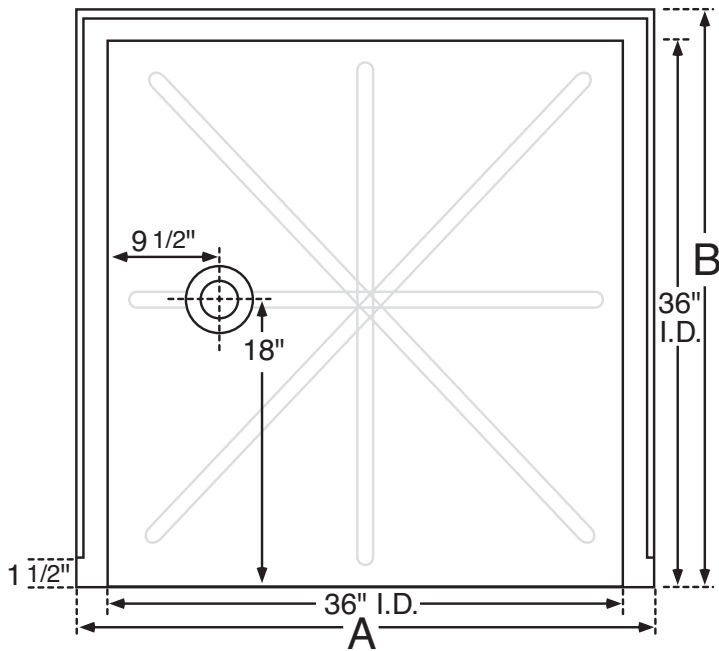

LEFT DRAIN

RIGHT DRAIN

BACK DRAIN

FRONT DRAIN

□ **A 3636 ADA CUSTOMIZABLE BASE**

- CHOICE OF RECEIVING FLANGE WIDTH
- CHOICE OF ALTERNATE DRAIN LOCATIONS (SEE NEXT PAGE)

ADA / MASS ADA

RECEIVING FLANGE WIDTH	O.D.	
	A	B
1/2"	37 1/2"	36 3/4"
3/4"	38"	37"
1"	38 1/2"	37 1/4"
1 1/4"	39"	37 1/2"

**CHOICE OF RECEIVING FLANGE WIDTH**

□ A 3636 ADA CUSTOMIZABLE BASE

- CHOICE OF ALTERNATE DRAIN LOCATIONS

FRONT DRAIN

BACK DRAIN

LEFT DRAIN

RIGHT DRAIN