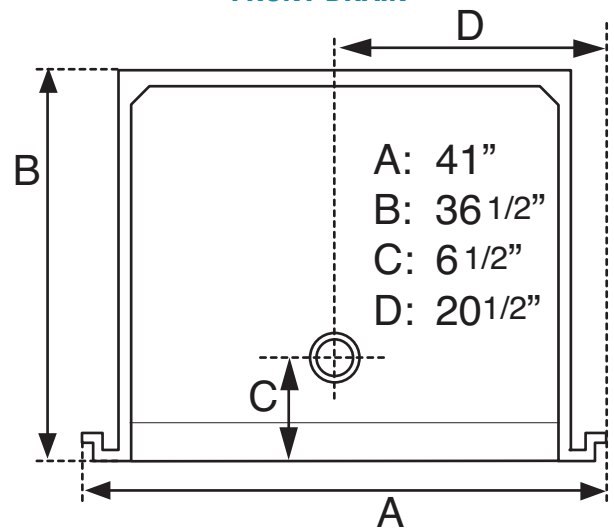

LEFT DRAIN

RIGHT DRAIN

BACK DRAIN

FRONT DRAIN

□ **A 3636 ADA CUSTOMIZABLE BASE**

- CHOICE OF RECEIVING FLANGE WIDTH
- CHOICE OF ALTERNATE DRAIN LOCATIONS (SEE NEXT PAGE)

ADA / MASS ADA

RECEIVING FLANGE WIDTH	O.D.	
	A	B
1/2"	37 1/2"	36 3/4"
3/4"	38"	37"
1"	38 1/2"	37 1/4"
1 1/4"	39"	37 1/2"