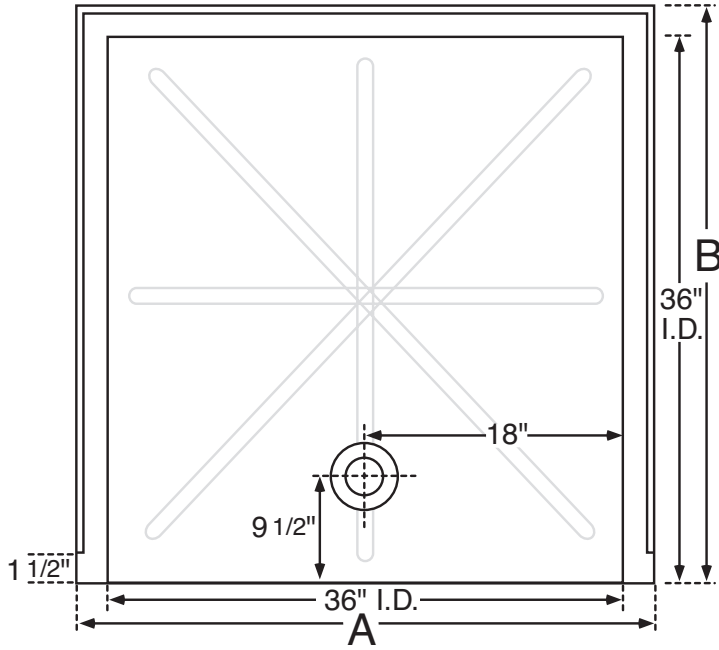

LEFT DRAIN

RIGHT DRAIN

BACK DRAIN

FRONT DRAIN

□ **A 3636 ADA CUSTOMIZABLE BASE**

- CHOICE OF RECEIVING FLANGE WIDTH
- CHOICE OF ALTERNATE DRAIN LOCATIONS (SEE NEXT PAGE)

ADA / MASS ADA

RECEIVING FLANGE WIDTH	O.D.	
	A	B
1/2"	37 1/2"	36 3/4"
3/4"	38"	37"
1"	38 1/2"	37 1/4"
1 1/4"	39"	37 1/2"

**CHOICE OF RECEIVING FLANGE WIDTH**

□ A 3636 ADA CUSTOMIZABLE BASE

- CHOICE OF ALTERNATE DRAIN LOCATIONS

FRONT DRAIN

BACK DRAIN

LEFT DRAIN

RIGHT DRAIN