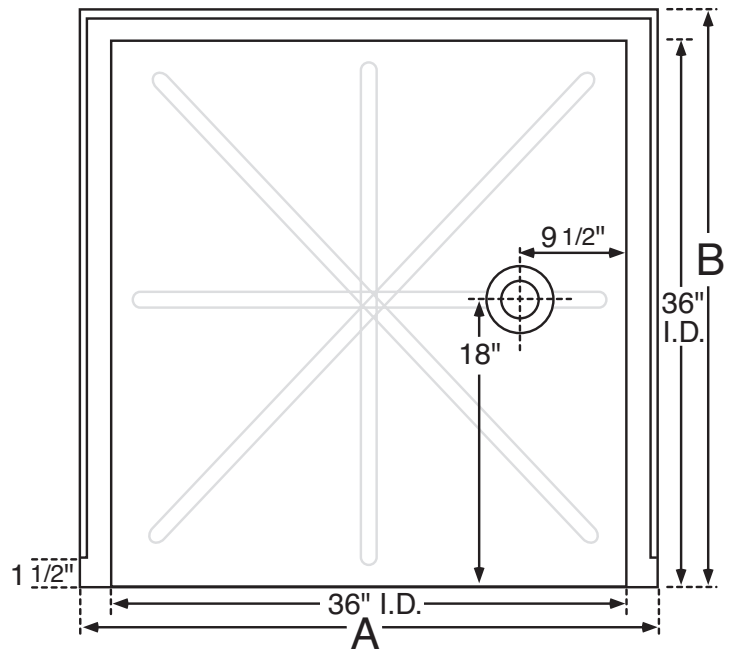

LEFT DRAIN

RIGHT DRAIN

BACK DRAIN

FRONT DRAIN

□ **A 3636 ADA CUSTOMIZABLE BASE**

- CHOICE OF RECEIVING FLANGE WIDTH
- CHOICE OF ALTERNATE DRAIN LOCATIONS (SEE NEXT PAGE)

ADA / MASS ADA

RECEIVING FLANGE WIDTH	O.D.	
	A	B
1/2"	37 1/2"	36 3/4"
3/4"	38"	37"
1"	38 1/2"	37 1/4"
1 1/4"	39"	37 1/2"

**CHOICE OF RECEIVING FLANGE WIDTH**

□ A 3636 ADA CUSTOMIZABLE BASE

- CHOICE OF ALTERNATE DRAIN LOCATIONS

FRONT DRAIN

BACK DRAIN

LEFT DRAIN

RIGHT DRAIN