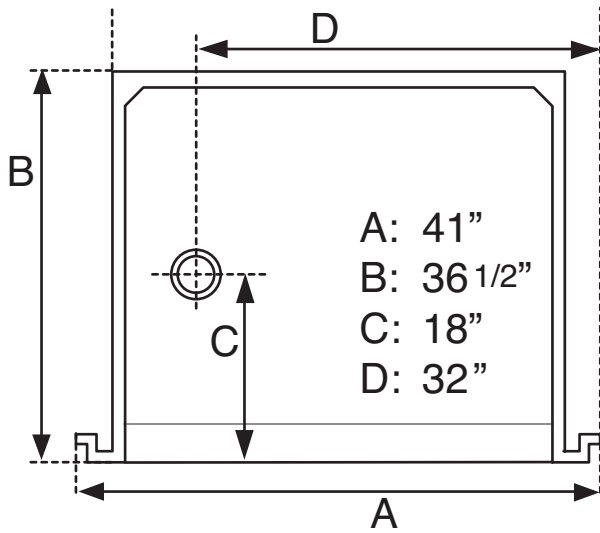

LEFT DRAIN

RIGHT DRAIN

BACK DRAIN

FRONT DRAIN

□ **A 3636 ADA CUSTOMIZABLE BASE**

- CHOICE OF RECEIVING FLANGE WIDTH
- CHOICE OF ALTERNATE DRAIN LOCATIONS (SEE NEXT PAGE)

ADA / MASS ADA

RECEIVING FLANGE WIDTH	O.D.	
	A	B
1/2"	37 1/2"	36 3/4"
3/4"	38"	37"
1"	38 1/2"	37 1/4"
1 1/4"	39"	37 1/2"

**CHOICE OF RECEIVING FLANGE WIDTH**

□ A 3636 ADA CUSTOMIZABLE BASE

- CHOICE OF ALTERNATE DRAIN LOCATIONS

FRONT DRAIN

BACK DRAIN

LEFT DRAIN

RIGHT DRAIN